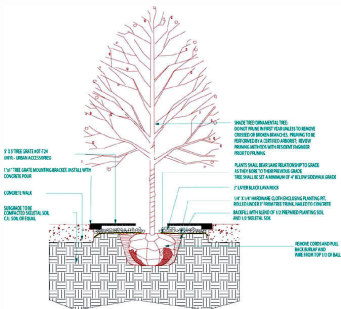

Our landscape architects collaborate with our inter-disciplinary team and host public reviews to ensure that all aspects harmonize to create a final plan well accepted by the community.

Planting Specifications

Site Planning and Design: Black River Station

Streetscape Design